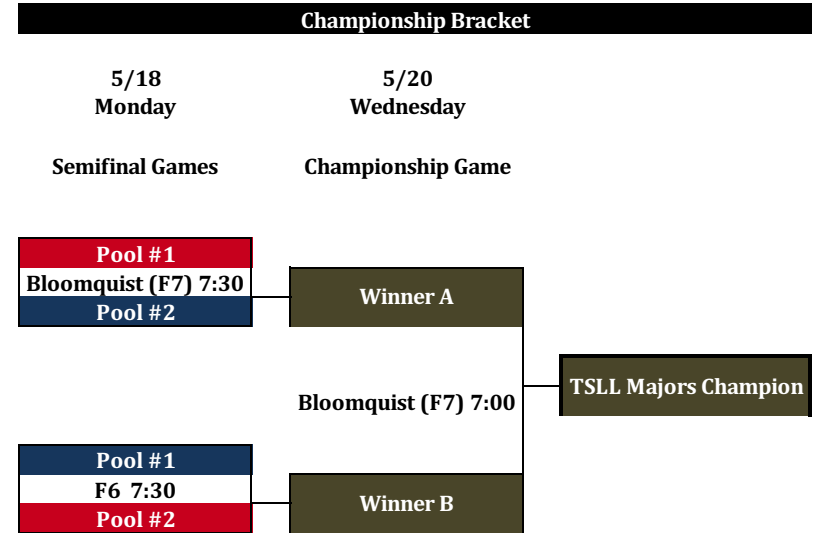

Play in Game	Pool Play		
5/11 Monday	5/13 Wednesday	5/14 Thursday	5/16 Saturday
#6 Seed Bloomquist (F7) 7:30 #7 Seed	#1 Seed Bloomquist (F7) 7:30 Play-in (#6/7) winner	Play-in (#6/7) winner F6 7:30 #4 Seed	#1 Seed Bloomquist (F7) 7:30 #4 Seed
	#2 Seed F6 7:30 #5 Seed	#5 Seed Bloomquist (F7) 7:30 #3 Seed	#2 Seed F6 7:30 #3 Seed

Play in Game
home team is
higher seed

Pool Game
home team is
higher seed

Semifinal Game
home team is
pool winner
(Pool #1)

Championship Game
home team is
determined by
coin flip